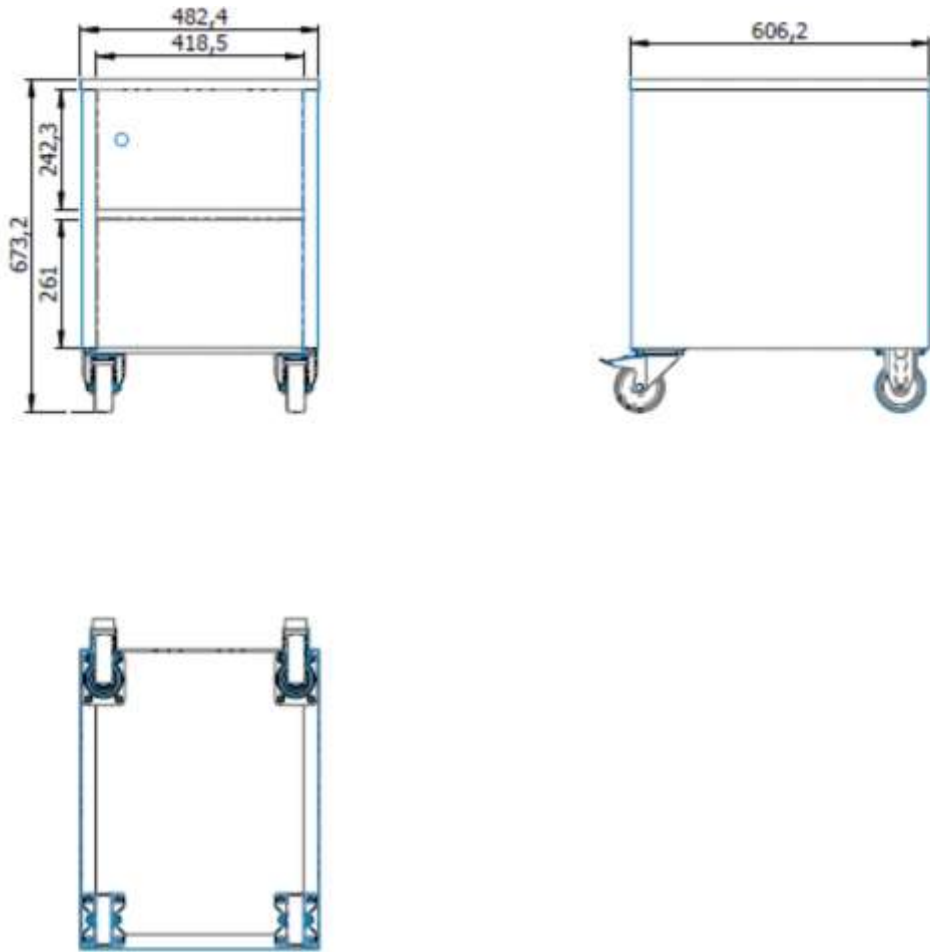

### FEATURES

- Dimensions (l x w x h)
- 606 x 483 x 673 mm
- Weight 17 kg
- Full stainless steel
- Swiveling castors with brakes
- Extended mobility
- Shelves to store printer, labels, pouches and other accessories
- Optimal use of space
- Suitable for all Henkelman table-top models, except B52II.

### DESCRIPTION

The universal cart is suitable for all Henkelman table-top models, except the Boxer 52II. It is ideal to increase the mobility of the machine, to store a printer, accessories, labels and bags and use your space optimally.

## DIMENSIONS

In mm

	L x W x H (mm)	Weight (kg)
Dimensions	606 x 483 x 673	17

HENKELMAN BV  
 Titaniumlaan 10  
 5221 CK 's-Hertogenbosch  
 The Netherlands

**Sales support**  
 P +31 73 621 36 71  
 E [info@henkelman.com](mailto:info@henkelman.com)  
**Service/technical support**  
 P +31 73 621 36 71  
 E [service@henkelman.com](mailto:service@henkelman.com)